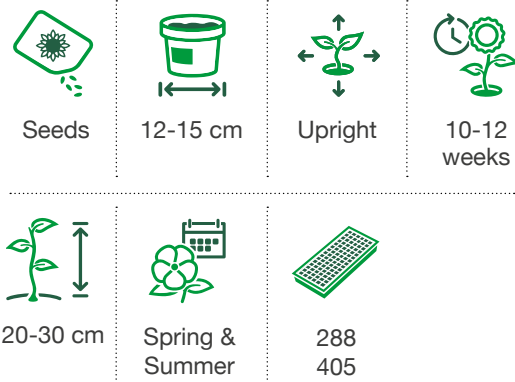

Petunia grandiflora

Lupo