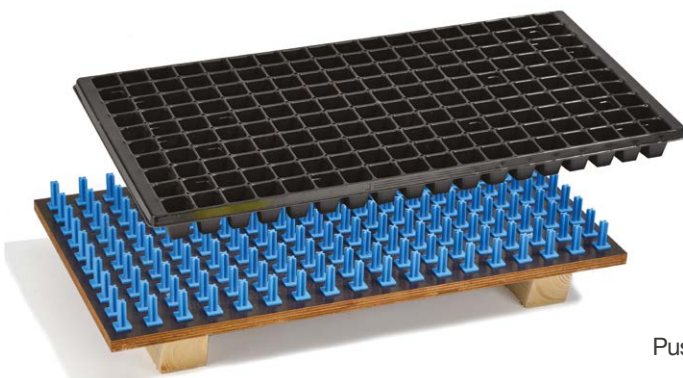

Plug tray 180

Plug tray 288

Plug tray 405

Push-Up Plates

We have 3 kinds of push-up models available for you. The most durable and effective one is the table model, but we offer plastic and wooden models as well.

Push-Up Tabel model

This new model is suitable for 405 and 288 trays. This is due to the frame being separate from the interchangeable mechanism.

Push-Up Plastic model

Push-Up Wooden model 180

Index

Name	Group	Page	Name	Group	Page
Ajuga reptans	● Perennials	29	Lobelia	● Annuals	19
Arabis	● Perennials	29	Lobelia erinus	● Annuals	19
Aubrieta	● Perennials	29	Lobelia speciosa	● Perennials	33
Begonia boliviensis	● Annuals	10	Muhlenbergia capillaris	● Perennials	33
Begonia elatior	● Annuals	11	Osteospermum	● Annuals	19
Begonia hybrid	● Annuals	12	Pelargonium grandiflorum	● Annuals	21
Begonia tuberhybrida	● Annuals	12	Penstemon	● Perennials	33
Bergenia	● Perennials	30	Petunia	● Annuals	22 & 23
Bidens ferulifolia	● Annuals	12	Petunia grandiflora	● Annuals	24
Calibrachoa	● Annuals	13-15	Petunia Trailing	● Annuals	24
Canna	● Annuals	17	Primula veris	● Perennials	34
Diascia	● Annuals	18	Portulaca	● Annuals	24
Digitalis purp.	● Perennials	30	Rudbeckia fulgida	● Perennials	34
Eucalyptus cinerea	● Perennials	30	Scaevola	● Annuals	24
Fuchsia	● Annuals	18	Sedum spurium	● Perennials	35
Heliotropium	● Annuals	18	Sedum telephium	● Perennials	35
Heuchera	● Perennials	31	Stipa tenuissima	● Perennials	35
Iberis	● Perennials	31	Tagetes patula nana	● Annuals	25
Impatiens hybrid	● Annuals	19	Verbena	● Annuals	26 & 27
Kniphofia uvaria	● Perennials	31	Vinca	● Annuals	27
Leucanthemum maximum	● Perennials	32			