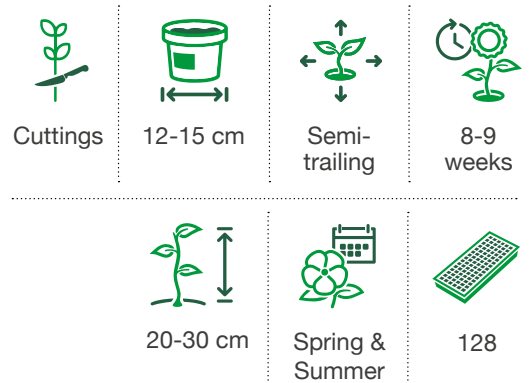

Nano Pazzaz