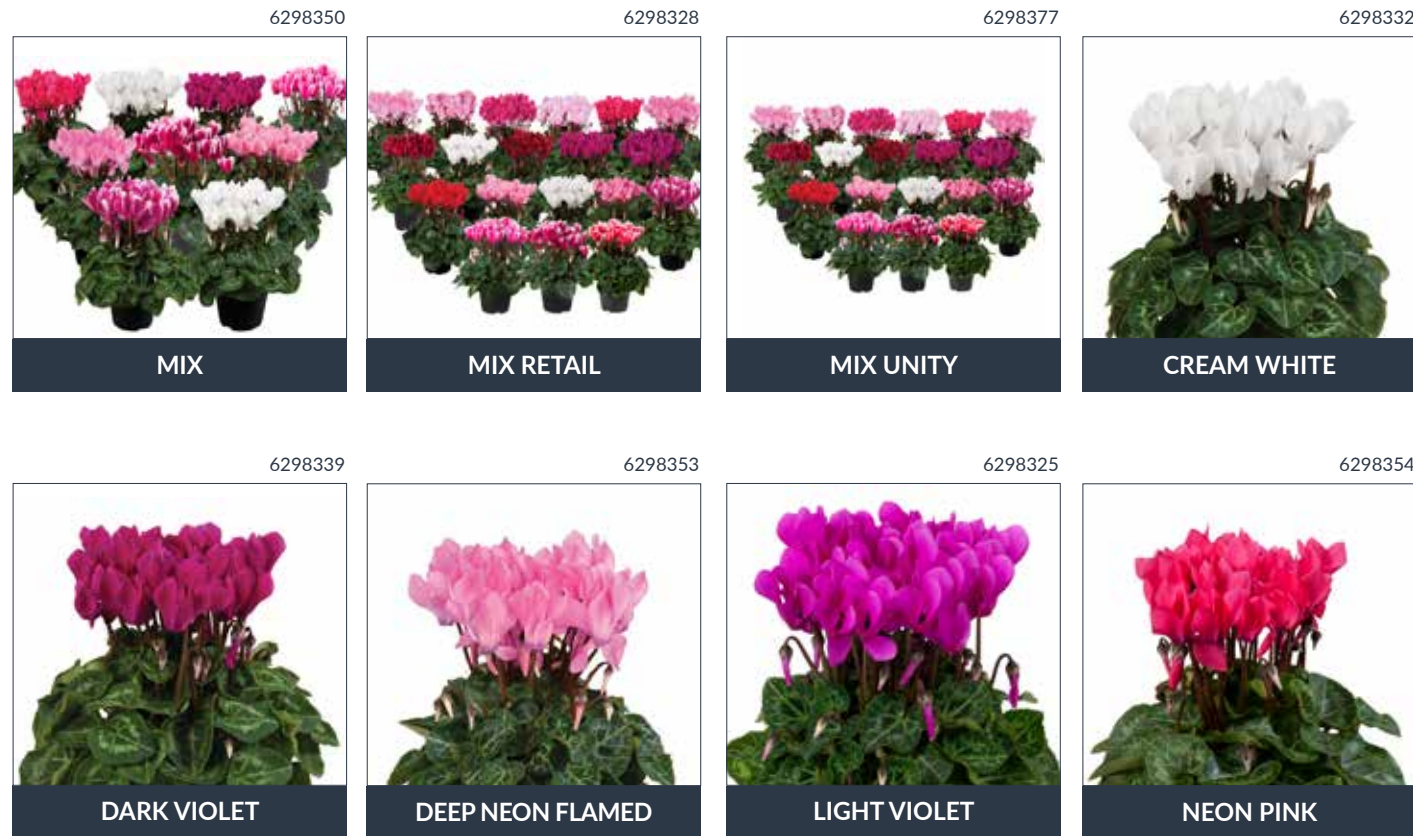

Super Serie® Carino

- Sales window: mid of June - December
- Has a nice round plant shape
- Excellent shelf life

Super Serie® Carino	128 BKX-L 264 BKX	18 - 33 18 - 30	12 - 14 weeks 14 - 16 weeks	9 - 12 cm 9 - 12 cm	15 - 25 cm 15 - 25 cm