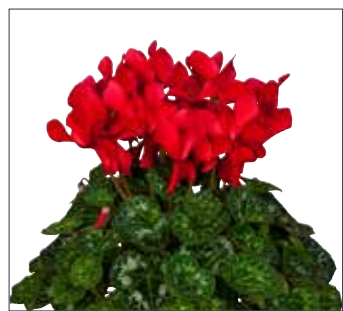

6298559

NEON PINK

6298566

RED

6298573

SALMON FLAMED

- ▶ Sales window: mid of May - December
- ▶ Early flowering
- ▶ Compact plant habit
- ▶ Bright and intense colours
- ▶ Uniform within the colours

Super Serie® Mammoth NxtG	84 BKX-L	18 - 34	17 - 19 weeks	13 - 17 cm	30 - 40 cm
	128 BKX-H	18 - 28	19 - 21 weeks	13 - 17 cm	30 - 40 cm