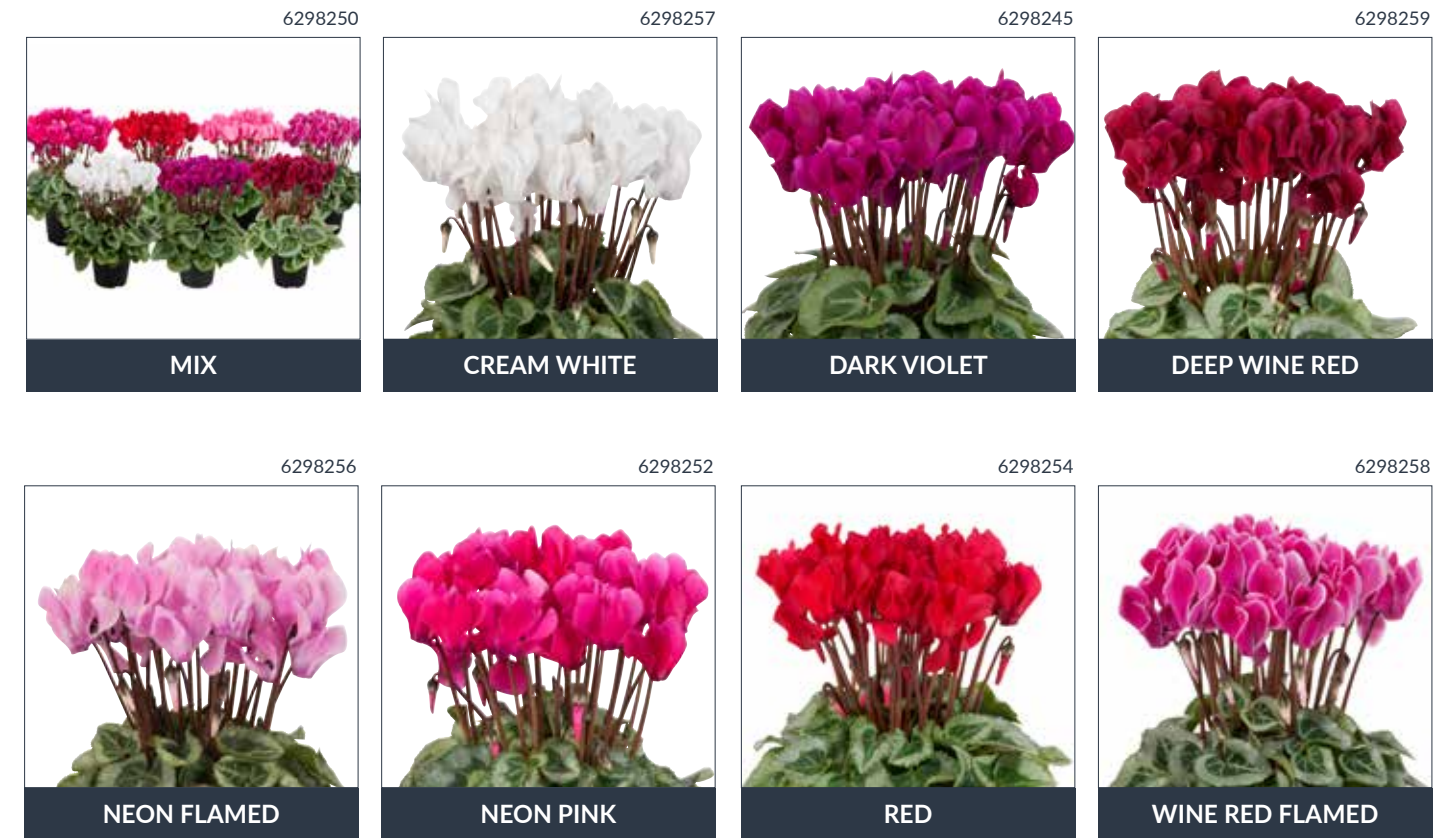

Super Serie® Donatello

- Sales window: July - November
- Very floriferous
- Compact plant habit
- Decorative foliage
- Contrasting flowers and leaves
- Silverleaf series

	WW	Truck	Calendar	Plant	Height
Super Serie® Donatello	128 BKX-L 264 BKX	18 - 30 18 - 30	13 - 15 weeks 15 - 16 weeks	6 - 11 cm 6 - 11 cm	15 - 20 cm 15 - 20 cm