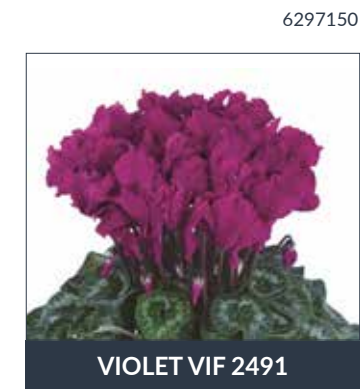

Halios® Curly®

- Sales window: October - January
- Large flowers
- Less sensitive for Botrytis
- Beautifully fringed flowers
- Suitable for autumn cultivation and winter flowering