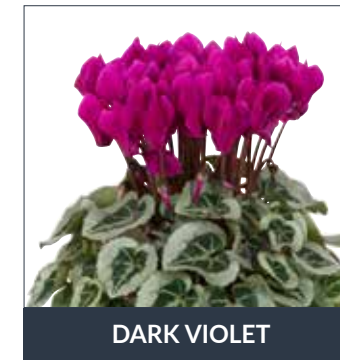

Super Serie® Compact

6298432

- Sales window: June - November
- Very floriferous
- Compact plant habit
- Firm plant habit

Super Serie® Compact	128 BKX-L	20 - 28	13 - 15 weeks	9 - 11 cm	15 - 25 cm
	264 BKX	20 - 28	16 - 17 weeks	9 - 11 cm	15 - 25 cm

Super Serie® Mini Winter

6298700

6298679

6298714

6298715

6298691

- Sales window: mid of September - mid of February
- Less sensitive for Botrytis
- Suitable for autumn cultivation and winter flowering
- Bright and intense colours
- More open plant structure

Super Serie® Mini Winter	128 BKX-L	18 - 32	12 - 16 weeks	9 - 12 cm	15 - 25 cm
	264 BKX	18 - 32	14 - 18 weeks	9 - 12 cm	15 - 25 cm

Super Serie® Picasso

6298800

6298778

6298783

6298807

6298810

6298819

6298820

- Sales window: mid of September - mid of February
- Product suitable for indoor and outdoor
- More open plant structure
- Silverleaf series

Super Serie® Picasso	128 BKX-L	28 - 38	12 - 16 weeks	9 - 11 cm	15 - 25 cm
	264 BKX	18 - 32	14 - 18 weeks	9 - 11 cm	15 - 25 cm

Super Serie® Jive

6298505

- Sales window: July - November
- Beautifully fringed flowers
- Robust, solid stems
- Central flowering habit

Super Serie® Jive	264 BKX	18 - 28	16 - 17 weeks	10 - 12 cm	15 - 25 cm