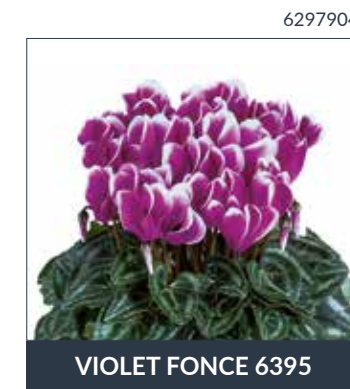

MINI VARIETIES

Smartiz® Fantasia®

- Sales window: mid of June - November
- Suitable for small pots
- Very floriferous
- Easy to grow
- Compact plant habit
- Fantasia colours complete the range

Smartiz® Fantasia®	264 BKX	18 - 30	13 - 15 weeks	6 - 11 cm	20 - 24 cm