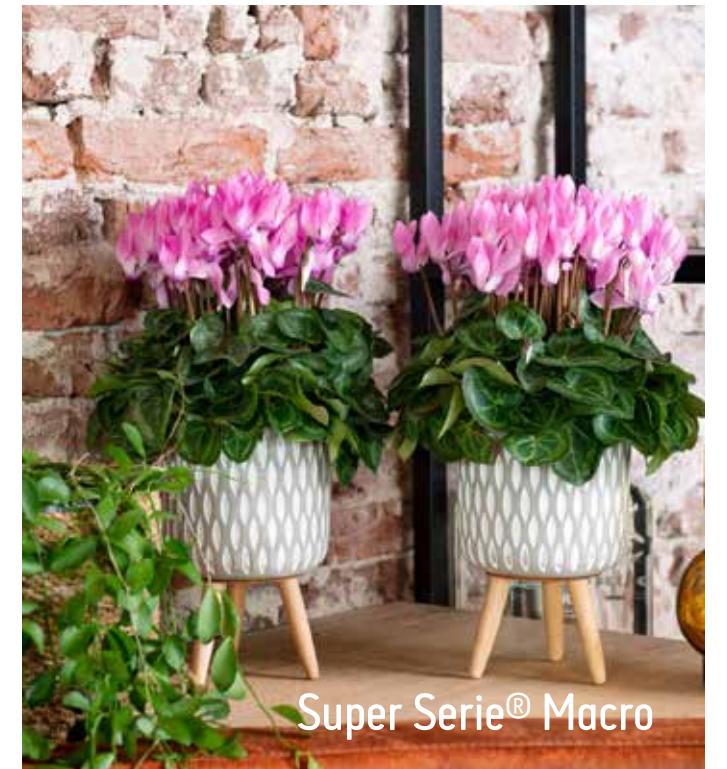

Super Serie® Rembrandt

- Sales window: mid of June - December
- Robust, solid stems
- Silverleaf series

Super Serie® Rembrandt	128 BKX-L	20 - 30	14 - 16 weeks	10 - 12 cm	20 - 25 cm
	264 BKX	20 - 32	16 - 18 weeks	10 - 12 cm	20 - 25 cm

Super Serie® Merengue

- Sales window: July - mid of January
- Beautifully fringed flowers
- Robust, solid stems
- Excellent shelf life
- More open plant structure

Super Serie® Merengue	128 BKX-L	22 - 34	16 - 18 weeks	12 - 14 cm	20 - 25 cm
	264 BKX	20 - 34	18 - 19 weeks	12 - 14 cm	20 - 25 cm

Super Serie® Macro

- Sales window: July - mid of February
- Suitable for autumn cultivation and winter flowering
- Firm plant habit

Super Serie® Macro (Mix only)	84 BKX-L	20 - 34	15 - 18 weeks	11 - 15 cm	25 - 30 cm
	128 BKX-H	20 - 36	16 - 19 weeks	11 - 15 cm	25 - 30 cm
	264 BKX	20 - 36	17 - 20 weeks	11 - 15 cm	25 - 30 cm