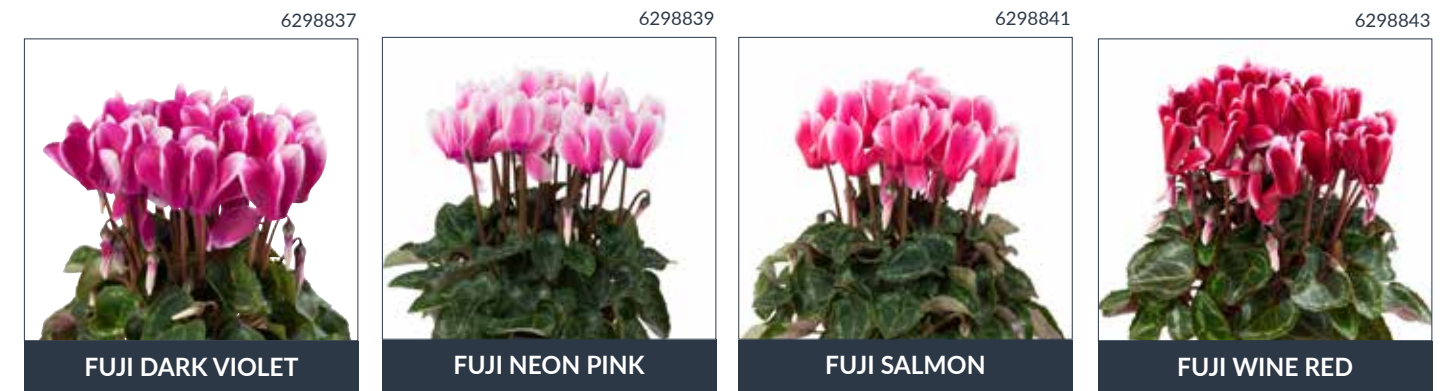

Super Serie® Verano

- Sales window: June - November
- Uniform within the colours
- Uniform plant shape
- Short harvest period
- Compact plant habit

Super Serie® Verano	128 BKX-L	16 - 28	12 - 13 weeks	6 - 11 cm	15 - 20 cm
	264 BKX	16 - 28	14 - 15 weeks	6 - 11 cm	15 - 20 cm