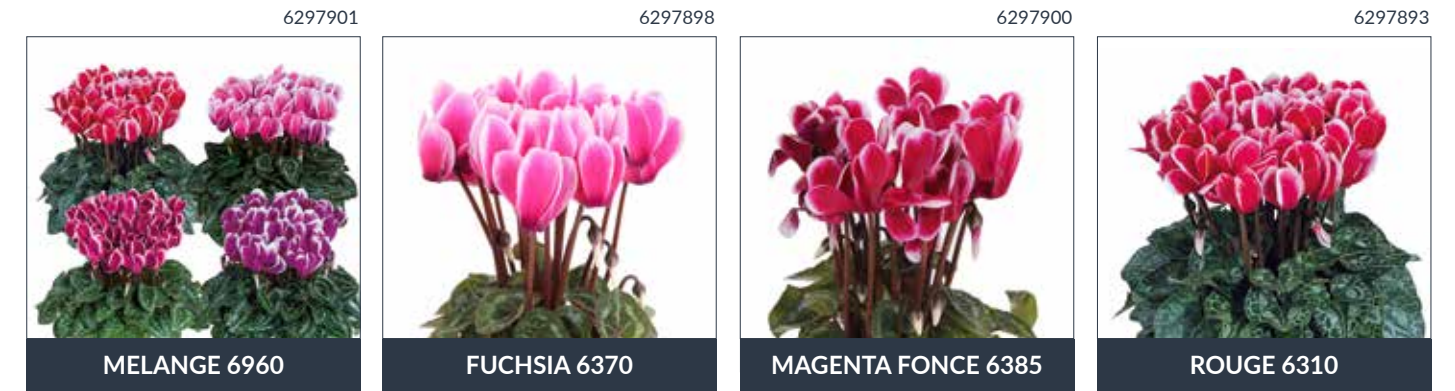

- ▶ Sales window: mid of June to November
- ▶ Resistant to extreme heat conditions
- ▶ Excellent shelf life
- ▶ Central flowering habit
- ▶ Long lasting colours

Smartiz®

Smartiz® (Melange 6900 only)	128 BKX-L	18 - 33	10 - 12 weeks	6 - 11 cm	20 - 24 cm
	264 BKX	18 - 33	12 - 14 weeks	6 - 11 cm	20 - 24 cm

Smartiz® Fantasia®

MINI VARIETIES

Smartiz® Fantasia®

- ▶ Sales window: mid of June - November
- ▶ Suitable for small pots
- ▶ Very floriferous
- ▶ Easy to grow
- ▶ Compact plant habit
- ▶ Fantasia colours complete the range