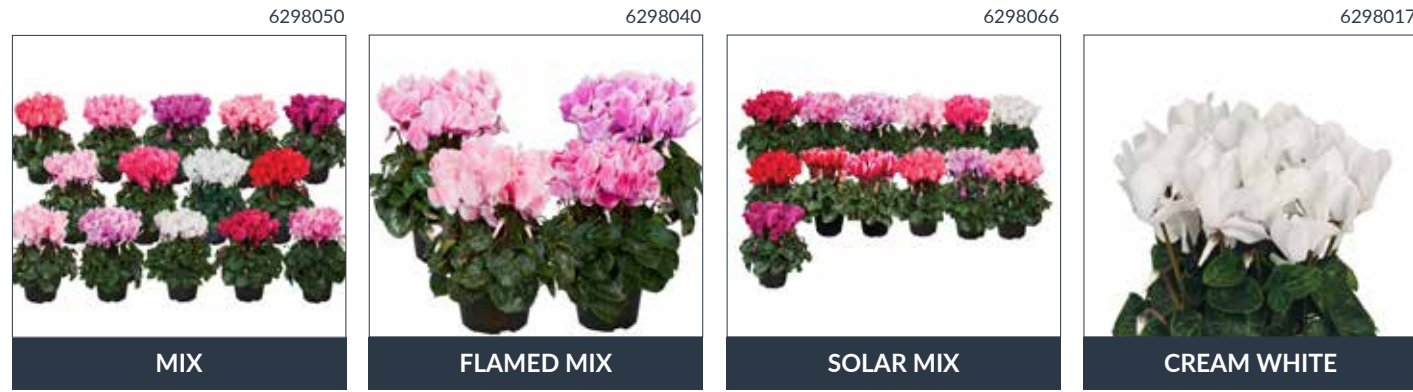

Super Serie® Allure

Super Serie® Allure

- Sales window: June - December
- Very uniform plantshape
- Rigid flowering within the series
- Uniform within the colour range

	WW				
Super serie® Allure	128 BKX-L	18 - 30	14 - 16 weeks	10 - 12 cm	20 - 25 cm
	264 BKX	16 - 30	16 - 18 weeks	10 - 12 cm	20 - 25 cm