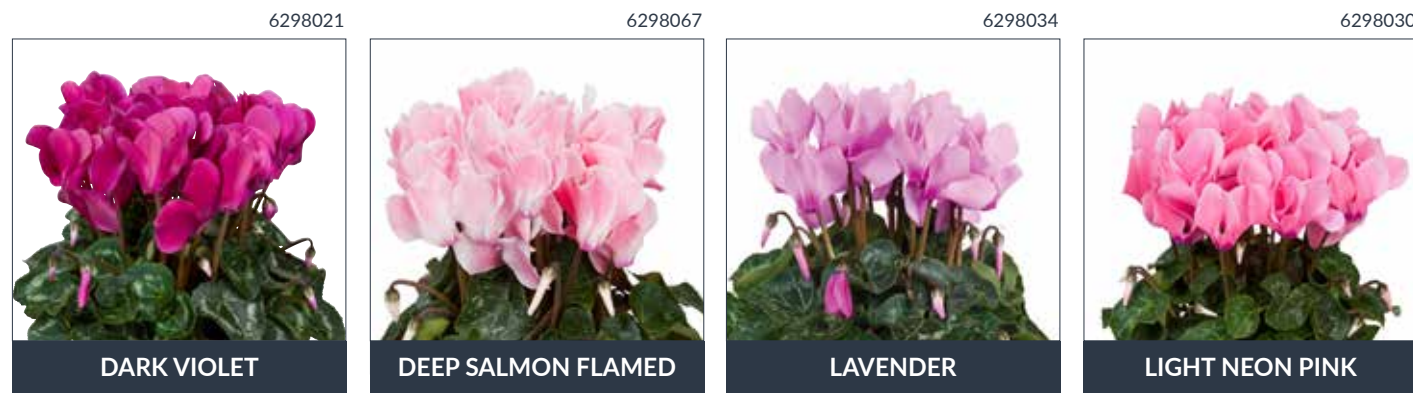

Super Serie® Allure

Super Serie® Allure

- Sales window: June - December
- Very uniform plantshape
- Rigid flowering within the series
- Uniform within the colour range

	WW				
Super serie® Allure	128 BKX-L	18 - 30	14 - 16 weeks	10 - 12 cm	20 - 25 cm
	264 BKX	16 - 30	16 - 18 weeks	10 - 12 cm	20 - 25 cm