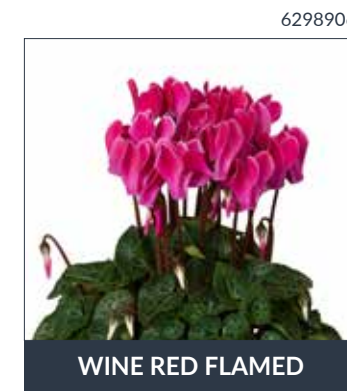

Super Serie® Verano

- Sales window: June - November
- Uniform within the colours
- Uniform plant shape
- Short harvest period
- Compact plant habit

Super Serie® Verano	128 BKX-L	16 - 28	12 - 13 weeks	6 - 11 cm	15 - 20 cm
	264 BKX	16 - 28	14 - 15 weeks	6 - 11 cm	15 - 20 cm