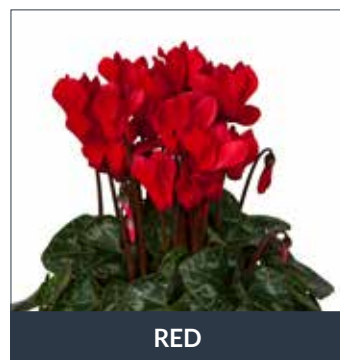

Super Serie® Compact	128 BKX-L	20 - 28	13 - 15 weeks	9 - 11 cm	15 - 25 cm
	264 BKX	20 - 28	16 - 17 weeks	9 - 11 cm	15 - 25 cm

Super Serie® Mini Winter

6298700

6298679

6298714

6298715

6298691

- ▶ Sales window: mid of September - mid of February
- ▶ Less sensitive for Botrytis
- ▶ Suitable for autumn cultivation and winter flowering
- ▶ Bright and intense colours
- ▶ More open plant structure