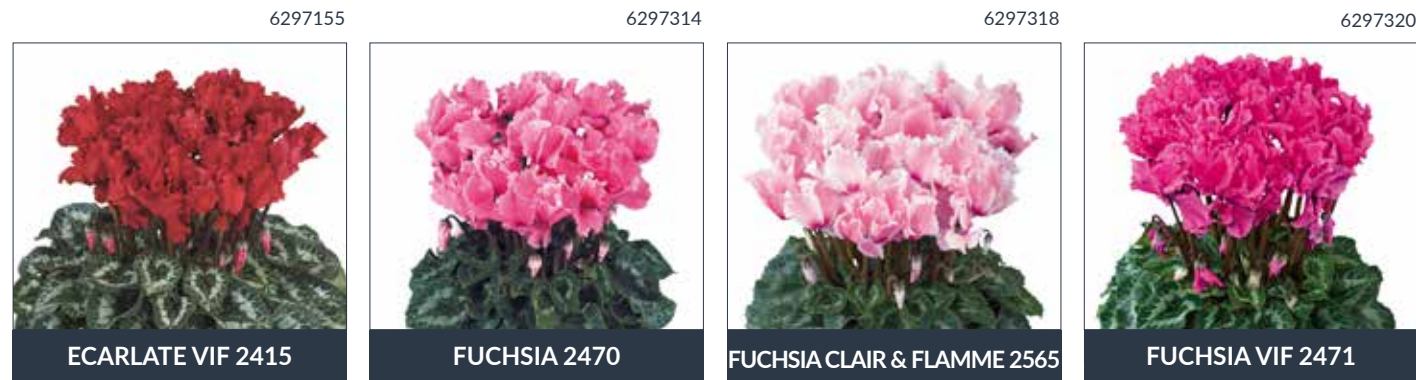

Halios® Curly®

- Sales window: October - January
- Large flowers
- Less sensitive for Botrytis
- Beautifully fringed flowers
- Suitable for autumn cultivation and winter flowering

Halios® Curly®	84 BKX-L	20 - 36	18 - 22 weeks	14 - 19 cm	30 - 40 cm
Melange 2590, 2560 & 2582 only	128 BKX-H	18 - 28	19 - 23 weeks	14 - 19 cm	30 - 40 cm