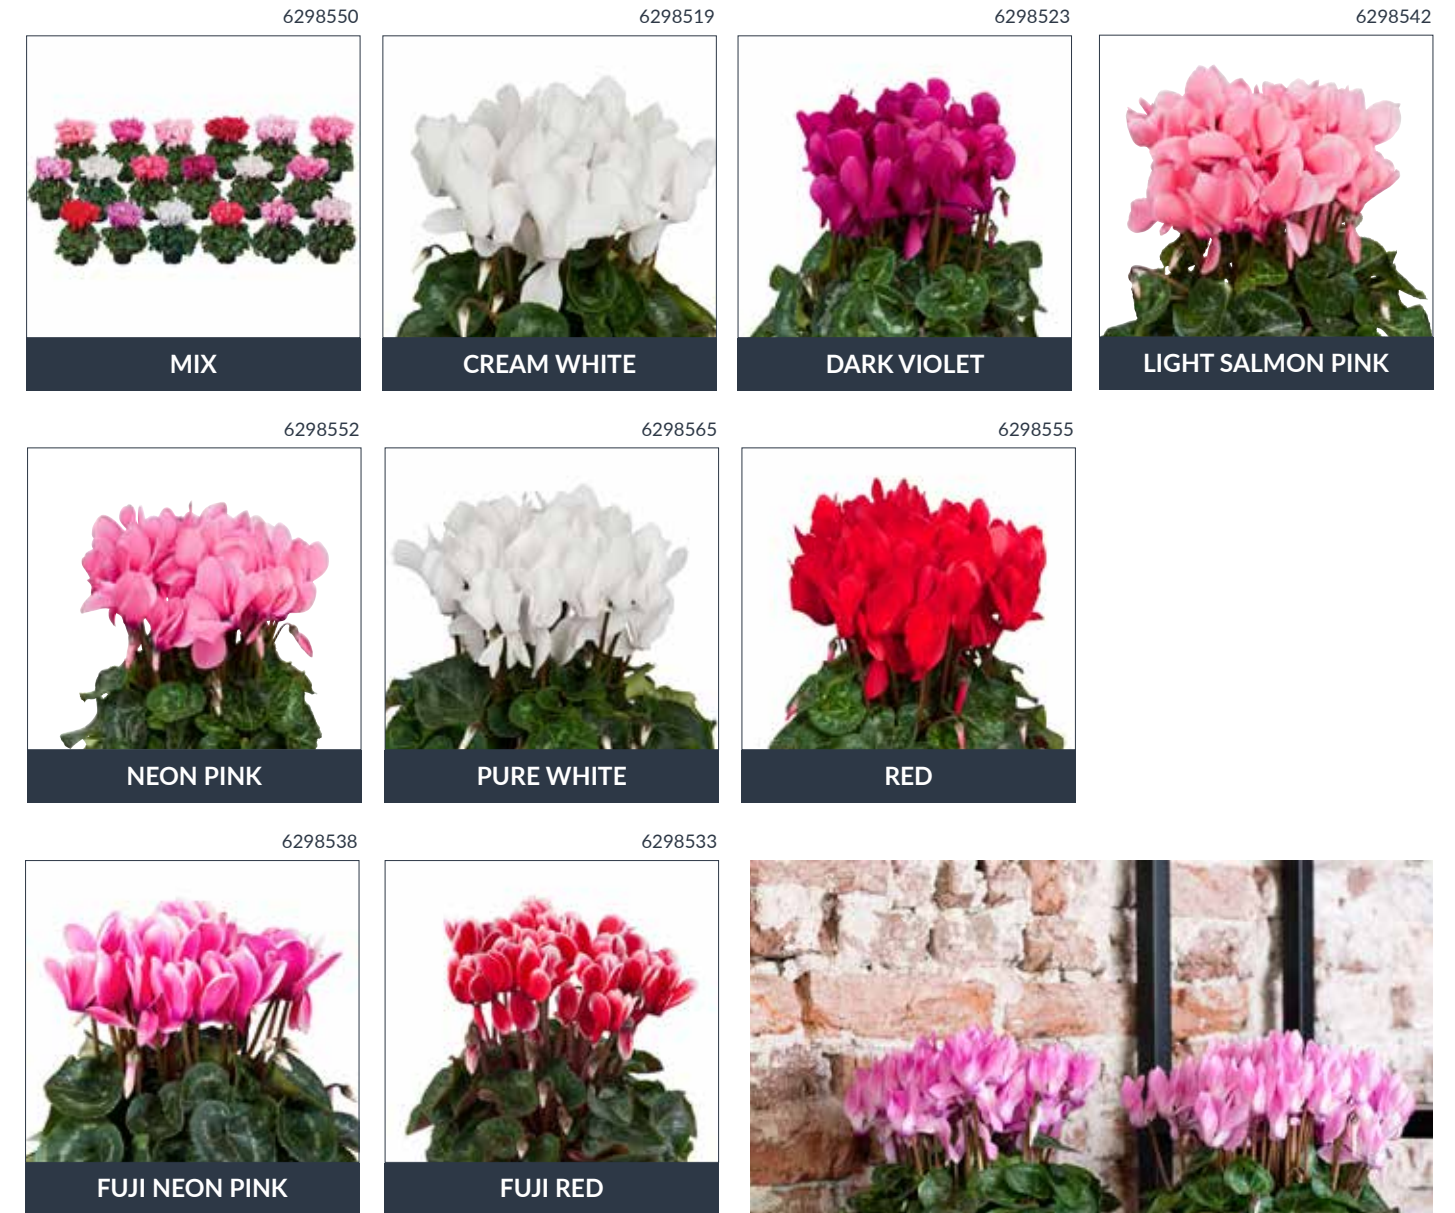

Super Serie® Macro

- Sales window: July - mid of February
- Suitable for autumn cultivation and winter flowering
- Firm plant habit

Super Serie® Macro (Mix only)	84 BKX-L	20 - 34	15 - 18 weeks	11 - 15 cm	25 - 30 cm
	128 BKX-H	20 - 36	16 - 19 weeks	11 - 15 cm	25 - 30 cm
	264 BKX	20 - 36	17 - 20 weeks	11 - 15 cm	25 - 30 cm