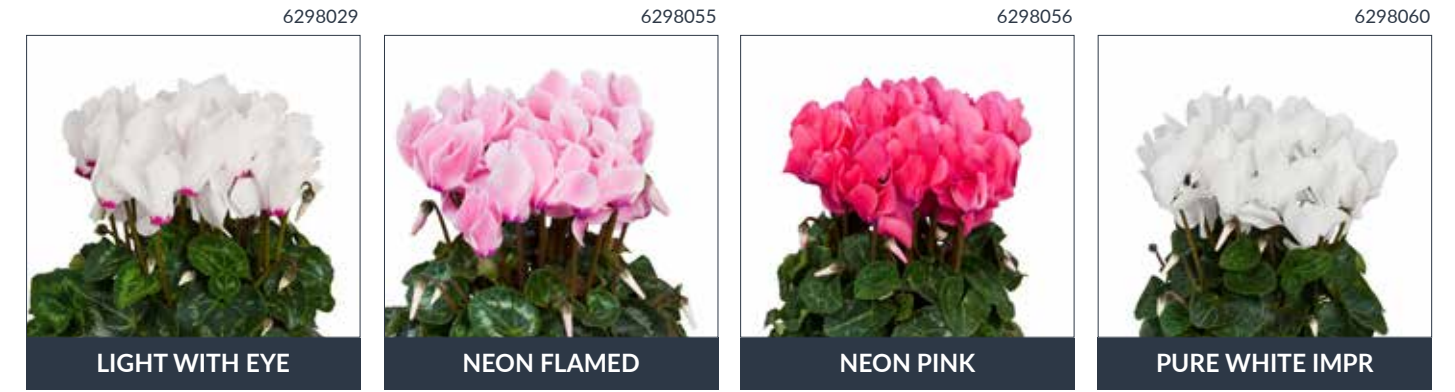

Super Serie® Allure

Super Serie® Allure

- Sales window: June - December
- Very uniform plantshape
- Rigid flowering within the series
- Uniform within the colour range

	WW				
Super serie® Allure	128 BKX-L	18 - 30	14 - 16 weeks	10 - 12 cm	20 - 25 cm
	264 BKX	16 - 30	16 - 18 weeks	10 - 12 cm	20 - 25 cm