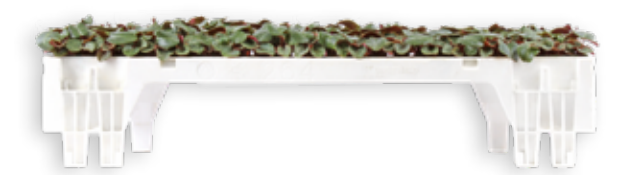

- Verspeende plant
- Plant is 11-12 weken oud
- Kleinbloemige cyclamen
- Volwassenere plant

TRAY 128 HIGH

- Glue plug: optimal rooting
- For a very uniform startup
- Sown directly into the tray
- Sorted tray
- Young plants 11 weeks old
- For large flowered cyclamen

- Lijmplug
- Optimale beworteling
- Direct op de tray gezaaid
- Gesorteerde tray
- Plant is 11 weken oud
- Voor groot bloemige cyclamen

TRAY 264

- Glue plug
- Sown directly on the tray
- Sorted tray
- Plant is 10 weeks old
- Perfect retrieval
- For small flowered cyclamen