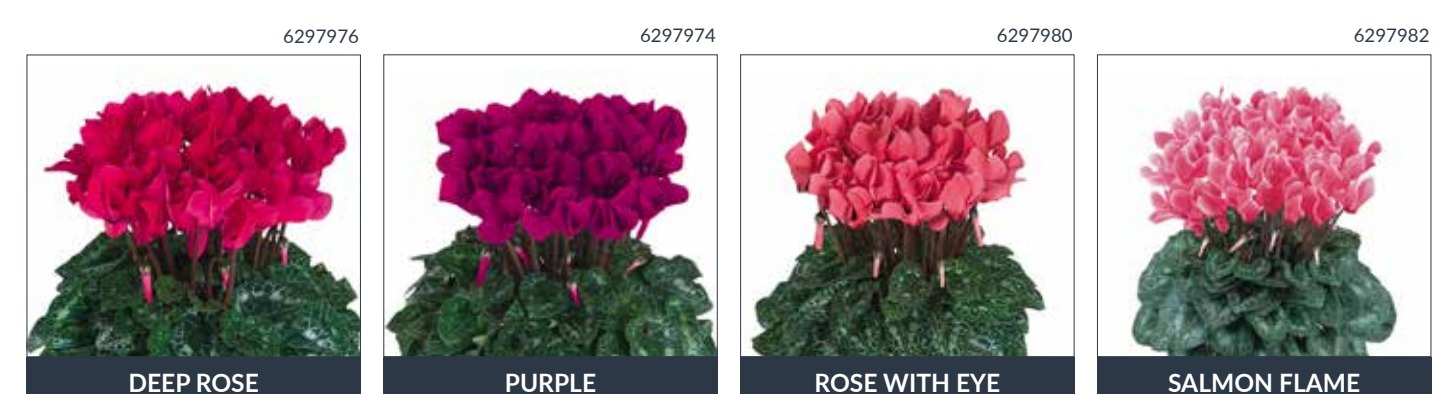

Universe Midi®

YOUR IDEAL RETAIL MIX!

- A real must have!
- This Universe series offers a uniform series of Cyclamen suitable for the 10,5 to 12 cm pot.
- Perfect for growing 2 colors in 1 pot.
- This series makes it easy for the grower to choose the right young plants and colours. Combining them perfectly for the rest of the chain.

- Sales window: mid of September - January
- Uniform within the colours
- Specially selected by Beekenkamp
- Perfect for retail production