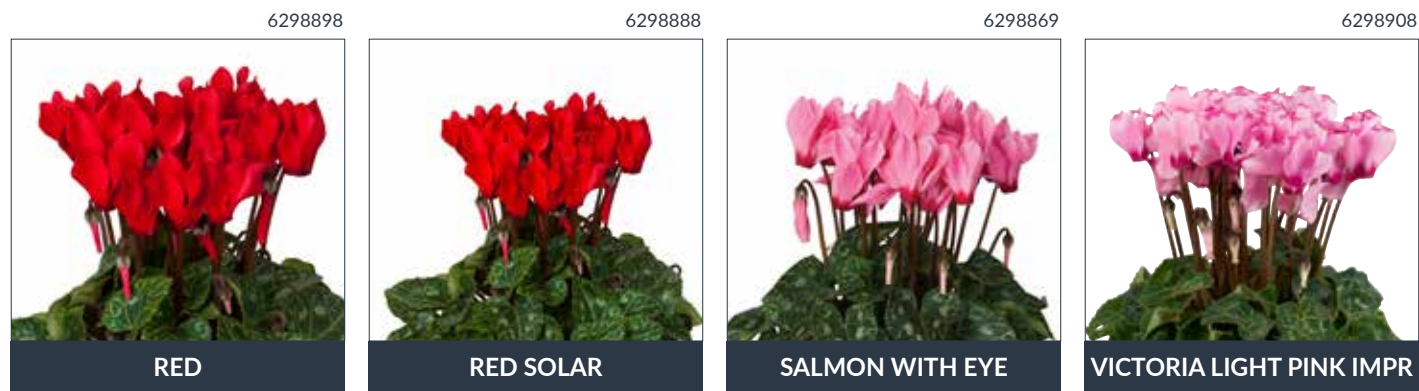

Super Serie® Verano

- Sales window: June - November
- Uniform within the colours
- Uniform plant shape
- Short harvest period
- Compact plant habit

Super Serie® Verano	128 BKX-L	16 - 28	12 - 13 weeks	6 - 11 cm	15 - 20 cm
	264 BKX	16 - 28	14 - 15 weeks	6 - 11 cm	15 - 20 cm