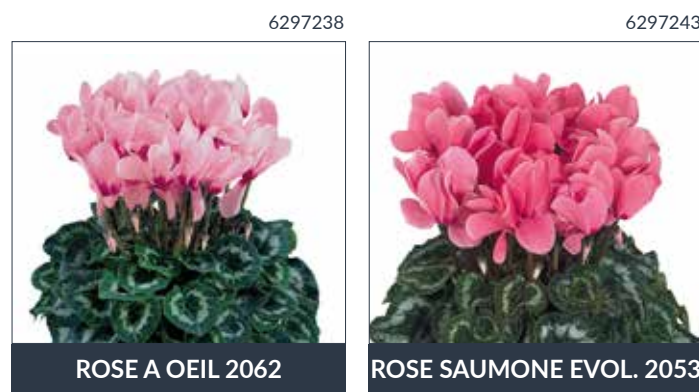

Halios®

Halios®