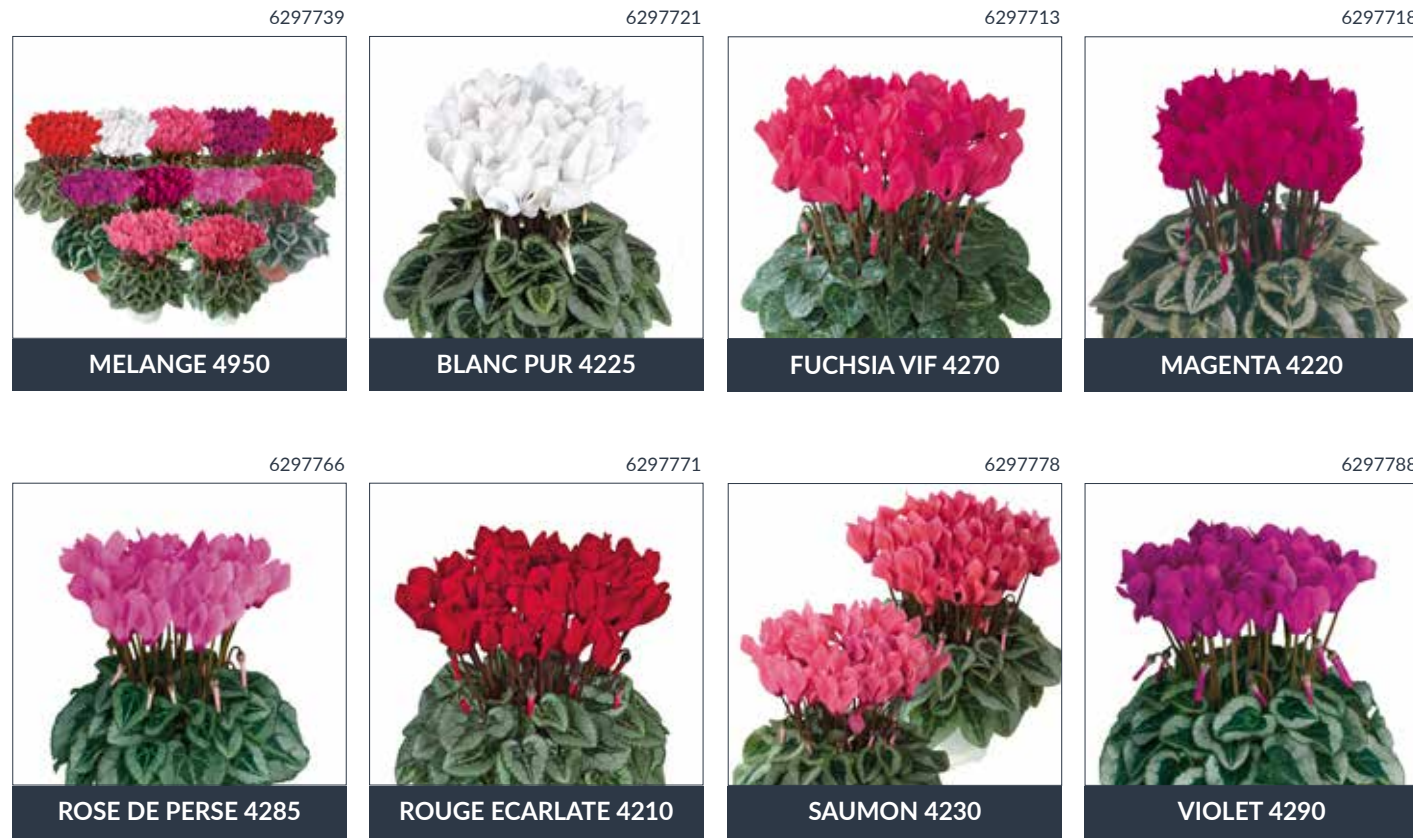

Metis® Decora®