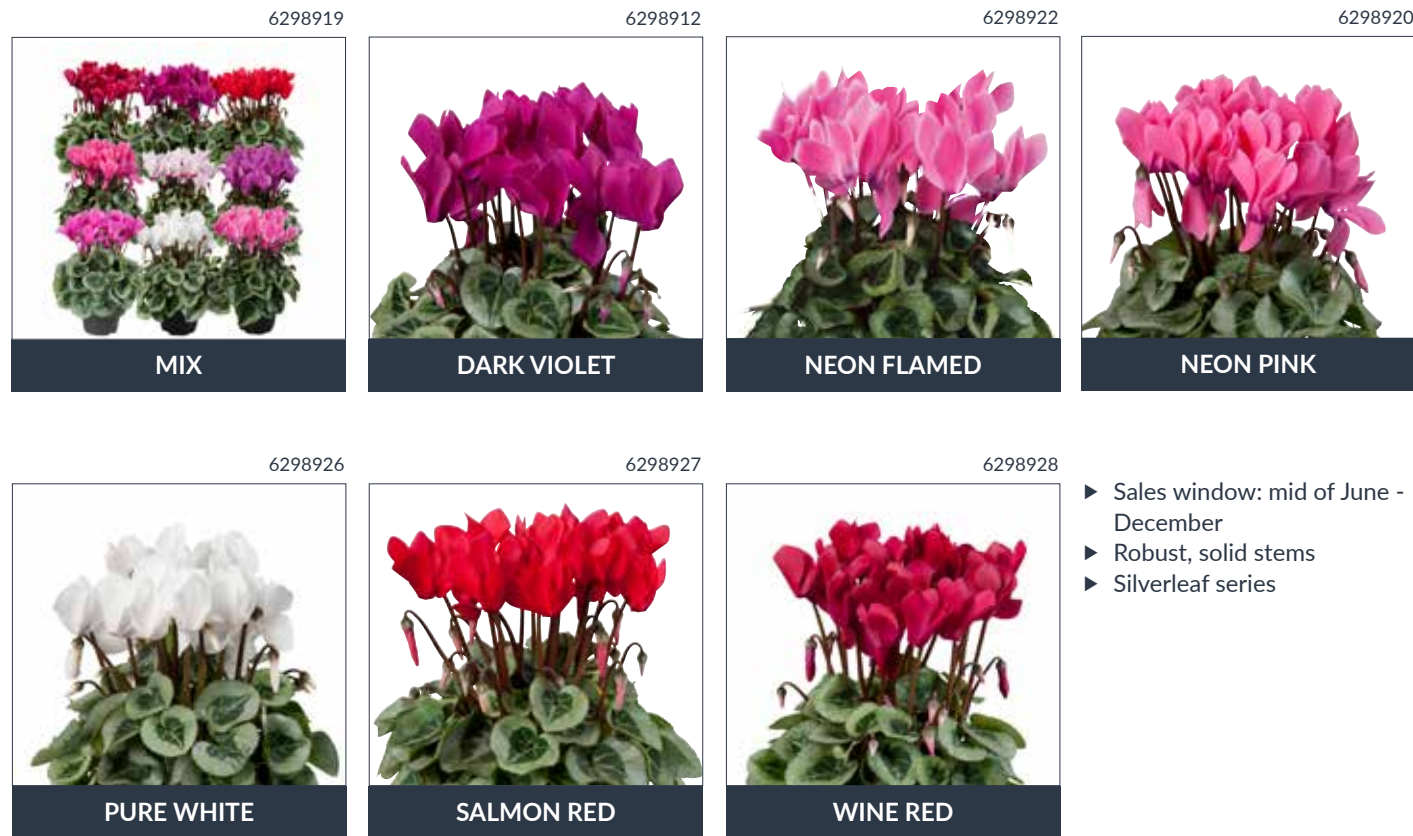

Super Serie® Rembrandt

- ▶ Sales window: mid of June - December
- ▶ Robust, solid stems
- ▶ Silverleaf series

Super Serie® Rembrandt	128 BKX-L	20 - 30	14 - 16 weeks	10 - 12 cm	20 - 25 cm
	264 BKX	20 - 32	16 - 18 weeks	10 - 12 cm	20 - 25 cm