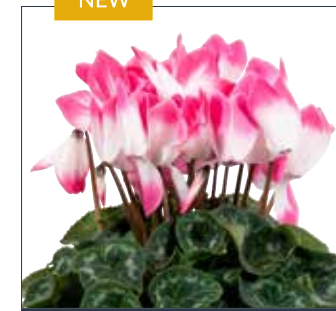

128 BKX-H

16 - 26

17 - 19 weeks

12 - 15 cm

25 - 30 cm

Super Serie® Fusion Large

NEW

6298120