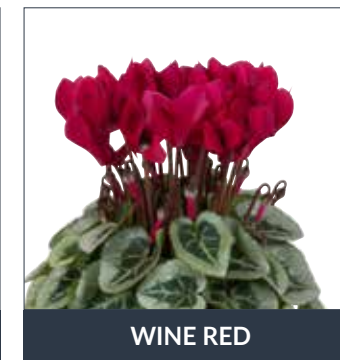

6298820

- Sales window: mid of September - mid of February
- Product suitable for indoor and outdoor
- More open plant structure
- Silverleaf series

Super Serie® Picasso	128 BKX-L	28 - 38	12 - 16 weeks	9 - 11 cm	15 - 25 cm
	264 BKX	18 - 32	14 - 18 weeks	9 - 11 cm	15 - 25 cm